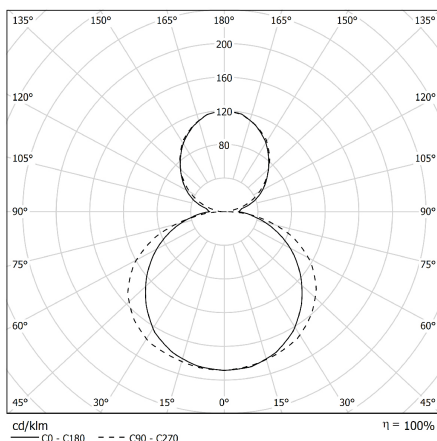

BEN MAXI IP40 PG Double Emission

Frosted Acryl-Satiné impact resistant.

CODE		FLUX	SIZE	CERTIFICATIONS
10DI221PGK4	221W: 185W+36W 4000K	29240lm	Ø 1080mm	   

Optics

PG diffuser with frosted Acryl-Satiné and impact resistant diffuser UGR<22. Direct/indirect emission.