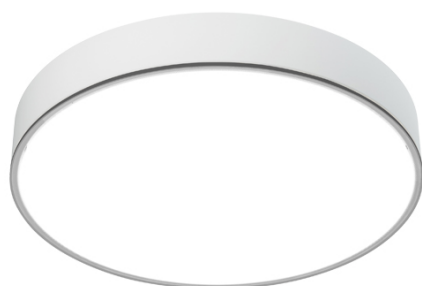

BEN MAXI IP40 PG Double Emission

Frosted Acryl-Satiné impact resistant.

CODE		FLUX	SIZE	CERTIFICATIONS
10DI221PGK4	221W: 185W+36W 4000K	29240lm	Ø 1080mm	   

Optics

PG diffuser with frosted Acryl-Satiné and impact resistant diffuser UGR<22. Direct/indirect emission.

Body

Aluminum with epoxy powder coating.

Technical features

- Built-in driver
- >125 lm/W
- CRI >125
- Eye safety: RG0/RG1
- Mac Adams 3
- L80/B20 >80.000h
- 5 years warranty

Legal references

In compliance with the safety standards EN 60 598-1 and UNI EN 12464-1 (lighting for working places).