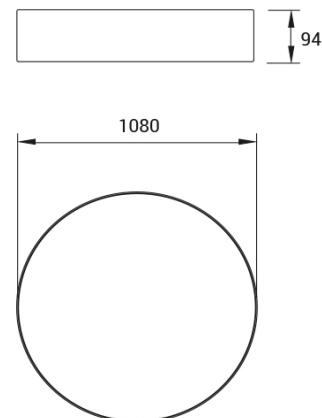

BEN MAXI IP40 PG Double Emission

Frosted Acryl-Satiné impact resistant.

CODE		FLUX	SIZE	CERTIFICATIONS
10DI221PGK4	221W: 185W+36W 4000K	29240lm	Ø 1080mm	   

Optics

PG diffuser with frosted Acryl-Satiné and impact resistant diffuser UGR<22. Direct/indirect emission.